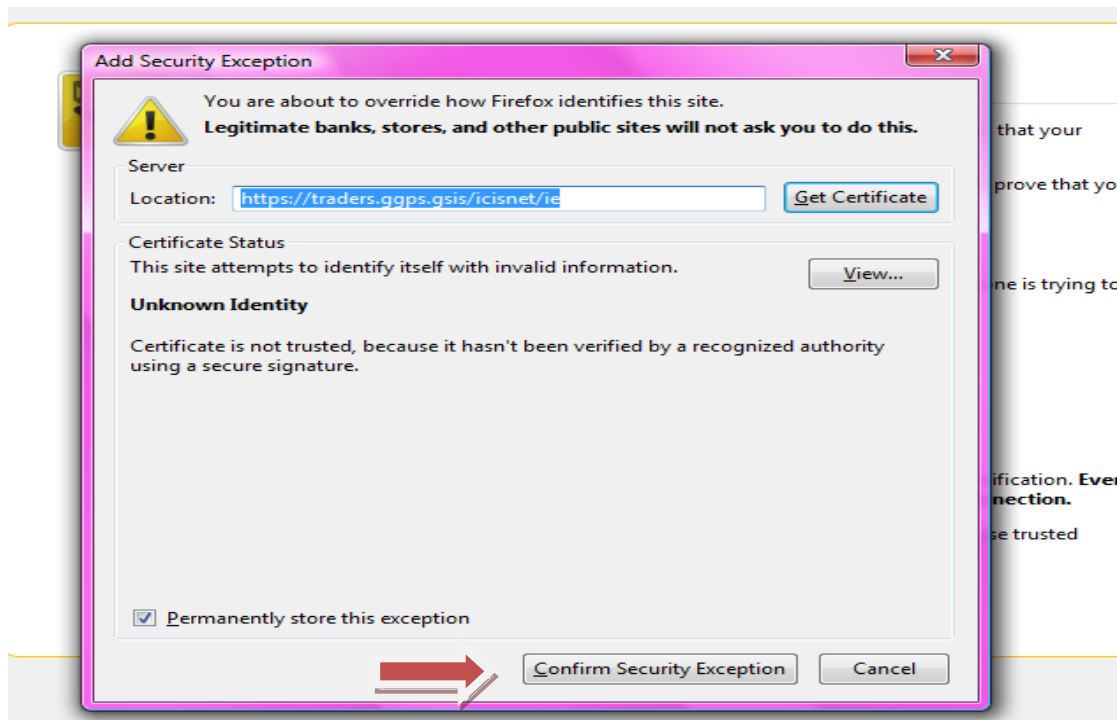

Στη συνέχεια θα επιλέξετε «**Confirm Security Exception/ Επιβεβαίωση Εξαίρεσης Ασφαλείας**». Η διαδικασία ίσως ζητηθεί να επαναληφθεί και 2η φορά.

Εκτός από την οθόνη του παραστατικού ο χρήστης μπορεί από την διαδρομή «**Σύνδεσμοι**» / «**Συνοποβαλλόμενα Αρχεία**» να δημιουργήσει επισυνάψεις σε επίπεδο τελωνείου και να αναζητήσει αυτές.